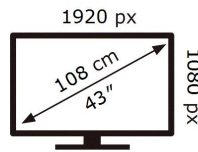

ENERGY

SAMSUNG

HG43EE690DB

54 kWh/1000h

2019/2013